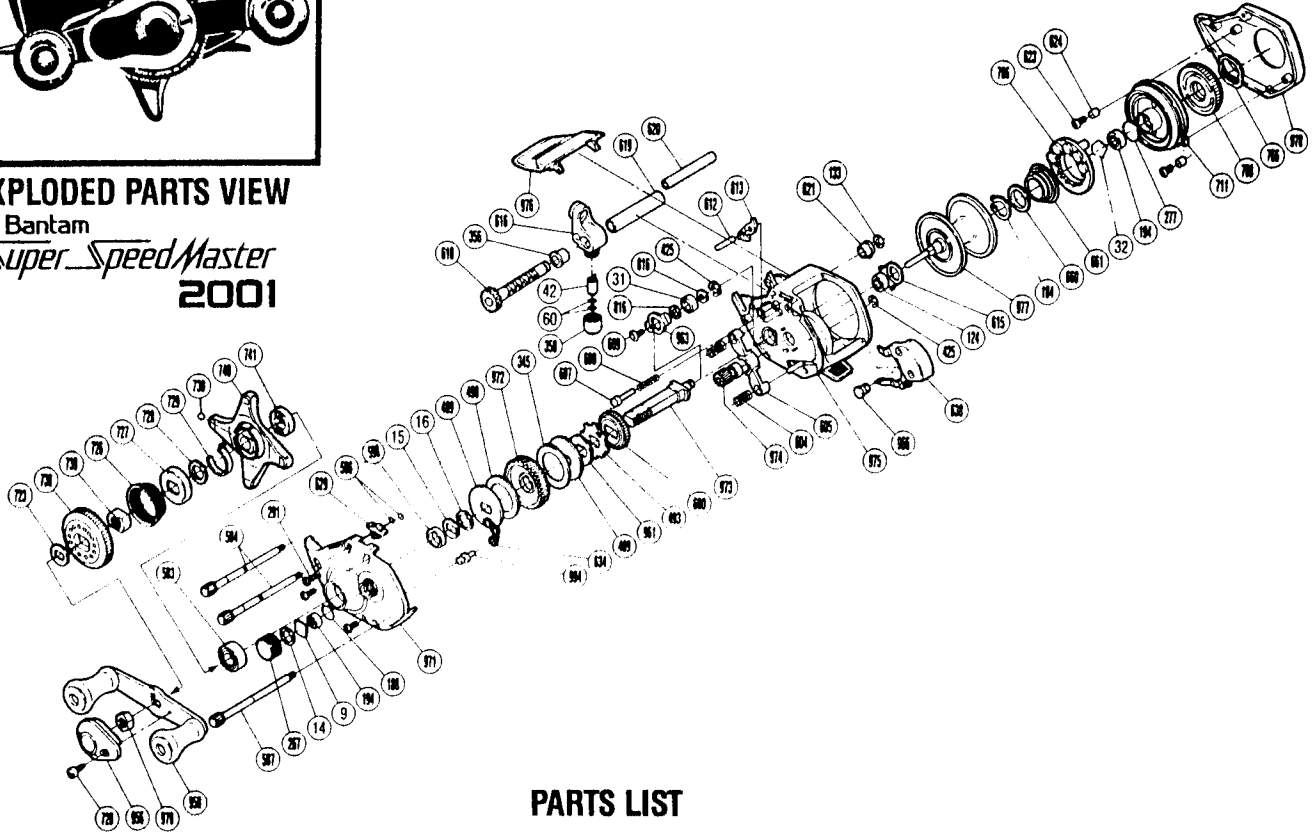

EXPLODED PARTS VIEW
Bantam
Super SpeedMaster
2001

PARTS LIST

PART # DESCRIPTION

BNT 0009	Spacer (A)
BNT 0014	Friction Washer (B)
BNT 0015	Drag Spring Washer
BNT 0016	Friction Washer (C)
BNT 0031	Spool Shaft Bearing
BNT 0032	Bearing Retainer
BNT 0042	Line Guide Pawl
BNT 0060	Spacer (Optional)
BNT 0124	Spool Shaft Bearing
BNT 0133	Worm Shaft Retainer
BNT 0184	Magnet Retainer Lock
BNT 0188	O Ring
BNT 0194	Ball Bearing
BNT 0267	Cast Control Cap
BNT 0277	Spacer (B)
BNT 0291	Side Plate Screw
BNT 0345	Drive Shaft Washer "B"
BNT 0356	Worm Bearing "A"
BNT 0358	Pawl Cap
BNT 0425	Clutchbutton Lock
BNT 0489	Key Washer "A"
BNT 0490	Drag Washer
BNT 0493	Anti-Reverse Ratchet
BNT 0583	Drive Shaft Bearing
BNT 0584	Left Side Plate Bolt "C"
BNT 0586	Bolt Retainer
BNT 0587	Left Side Plate Bolt "A"

PART # DESCRIPTION

BNT 0598	Bushing
BNT 0600	Idle Gear
BNT 0604	Yoke Spring
BNT 0605	Yoke
BNT 0607	Switch Spring Pin
BNT 0608	Switch Spring
BNT 0609	Drive Shaft Retainer Screw
BNT 0612	Anti-Reverse Pawl Pin
BNT 0613	Anti-Reverse Pawl
BNT 0615	Bearing Retainer
BNT 0616	Line Guide
BNT 0618	Worm Shaft
BNT 0619	Level Wind Guard
BNT 0620	Stabilizer Bar
BNT 0621	Worm Bearing "B"
BNT 0623	Dial Case Screw
BNT 0624	Screw Support
BNT 0629	Anti-Reverse Switch
BNT 0634	Retractor Spring
BNT 0638	Clutch Button
BNT 0660	Spring Spacer
BNT 0661	Magnet Retainer Spring
BNT 0706	Magnet Retainer
BNT 0708	Magnet Control Dial
BNT 0711	Dial Case
BNT 0720	Handle Nut Plate Screw